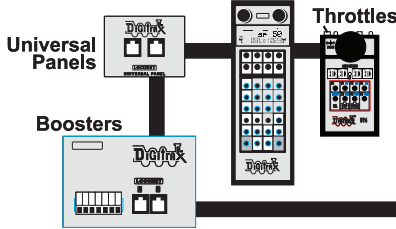

Many Digitrax HO decoders are optimized for 32 Ohm speakers, consult factory documentation for your decoder model to verify recommended speaker impedance.

Digitrax N scale decoders are optimized for 8 Ohm speakers and will operate with 32 Ohm speakers of any size with slightly reduced output power.

Rectangular 53mm x 18mm x 14mm 8 Ohm
Box Speaker with enclosure & wires

Go Beyond DCC With **Digitrax** Complete Train Control

Main Station

Starter Sets
LocoNet®
Power Supplies

Your Digitrax LocoNet® Starter Set is just the beginning of an exciting trip! Pick the one that's right for you!

Locomotive Shops

Mobile Decoders
Function Decoders
SoundFX™ Decoders

More Fun For Everyone

Add More Boosters, Advanced & Simple Throttles, Power Supplies, Universal Panels, IR and/or Radio for more trains and operators.

Maintenance Of Way

Make your layout more fun & simpler to operate!

Computer Controls

Computer Interface
Decoder Programmer
Sound Programmer

It All Adds Up To Complete Train Control

Made in China

2443 Transmitter Road
Panama City, FL 32404