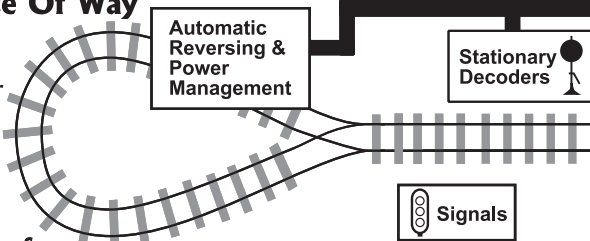

Rectangular 53mm x 18mm x 14mm 8 Ohm
Box Speaker with enclosure & wires

Go Beyond DCC With **Digitrax** Complete Train Control

Main Station

Starter Sets
LocoNet®
Power Supplies

Your Digitrax LocoNet® Starter Set is just the beginning of an exciting trip! Pick the one that's right for you!

Locomotive Shops

Mobile Decoders
Function Decoders
SoundFX™ Decoders

More Fun For Everyone

Add More Boosters, Advanced & Simple Throttles, Power Supplies, Universal Panels, IR and/or Radio for more trains and operators.

Maintenance Of Way

Make your layout more fun & simpler to operate!

Computer Controls

Computer Interface
Decoder Programmer
Sound Programmer

It All Adds Up To Complete Train Control

Made in China

2443 Transmitter Road
Panama City, FL 32404