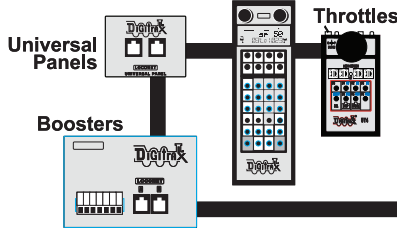

More Fun For Everyone

Add More Boosters, Advanced & Simple Throttles, Power Supplies, Universal Panels, IR and/or Radio for more trains and operators.