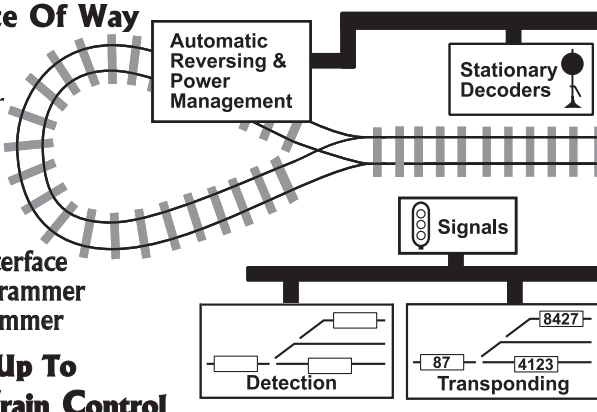

## Main Station

Starter Sets  
LocoNet®  
Power Supplies

Your Digitrax LocoNet® Starter Set is just the beginning of an exciting trip! Pick the one that's right for you!

## Locomotive Shops

Mobile Decoders  
Function Decoders  
SoundFX™ Decoders

## More Fun For Everyone

Add More Boosters, Advanced & Simple Throttles, Power Supplies, Universal Panels, IR and/or Radio for more trains and operators.

## Maintenance Of Way

Make your layout more fun & simpler to operate!