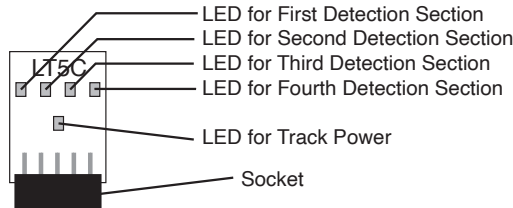

Complete Train Control
Run Your Trains, Not Your Track!

LT5C

2 Pack LT5C Tester Module

Features:

- LT5C Tester Modules
- For use with BDL716, BDL16 Series Boards, BD4N, and other products
- 90 Day Warranty On Materials & Workmanship Only

Parts List

2 LT5C Tester Modules

Made in the USA

2443 Transmitter Road
Panama City, FL 32404
www.digitrax.com

Need Support?
helpdesk.digitrax.com

LT5C

6 52667 15004 0

307-LT5C-0000