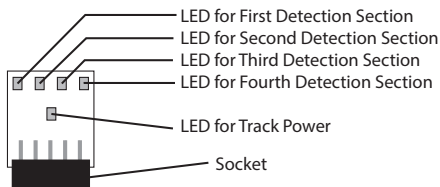

Complete Train Control
Run Your Trains, Not Your Track!

LT5

2 Pack LT5 Tester Module

Features:

- LT5 Tester Modules
- For use with BDL16 Series Boards, BD4N, and other products
- 90 Day Warranty On Materials & Workmanship Only

Parts List

2 LT5 Tester Modules