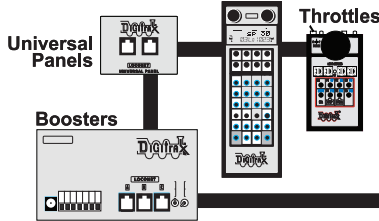

Complete Train Control
Run Your Trains, Not Your Track!

Booster Terminal Plug Black 16Amp

Features:

- Black Color Matches Original Plugs Shipped with Boosters
- Replacement for lost or damaged booster terminal connectors
- Specifically for DB220, compatible with all Digitrax Boosters/Command Stations
- 90 Day Warranty On Materials & Workmanship.

Parts List:

1 Black Booster Terminal Plug

Booster Terminal Plug
Black 16Amp

Go Beyond DCC With **Digitrax** Complete Train Control

Main Station

Starter Sets
LocoNet®
Power Supplies

Your Digitrax LocoNet® Starter Set is just the beginning of an exciting trip! Pick the one that's right for you!

LocoNet®
The Digitrax Difference

Locomotive Shops

Mobile Decoders
Function Decoders
SoundFX™ Decoders

More Fun For Everyone

Add More Boosters, Advanced & Simple Throttles, Power Supplies, Universal Panels, IR and/or Radio for more trains and operators.

Maintenance Of Way

Make your layout more fun & simpler to operate!

Computer Controls

Computer Interface
Decoder Programmer
Sound Programmer

It All Adds Up To Complete Train Control

2443 Transmitter Road
Panama City, FL 32404
www.digitrax.com