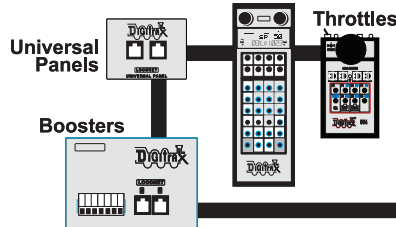

More Fun For Everyone

Add More Boosters, Advanced & Simple Throttles, Power Supplies, Universal Panels, IR and/or Radio for more trains and operators.