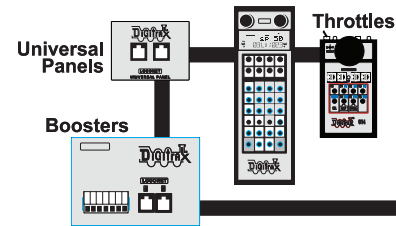

More Fun For Everyone

Add More Boosters, Advanced & Simple Throttles, Power Supplies, Universal Panels, IR and/or Radio for more trains and operators.