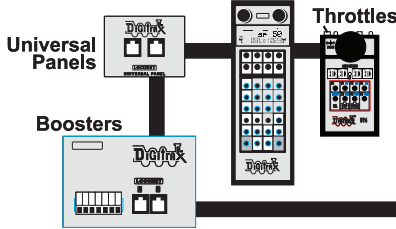

Many Digitrax HO decoders are optimized for 32 Ohm speakers, consult factory documentation for your decoder model to verify recommended speaker impedance.

Digitrax N scale decoders are optimized for 32 Ohm speakers and will operate with 32 Ohm speakers of any size with slightly reduced output power.

Rectangular 53mm x 18mm x 14mm 32 Ohm
Box Speaker with enclosure & wires

Go Beyond DCC With **Digitrax** Complete Train Control

Main Station

Starter Sets
LocoNet®
Power Supplies

Your Digitrax LocoNet® Starter Set is just the beginning of an exciting trip! Pick the one that's right for you!

Locomotive Shops

Mobile Decoders
Function Decoders
SoundFX™ Decoders

More Fun For Everyone

Add More Boosters, Advanced & Simple Throttles, Power Supplies, Universal Panels, IR and/or Radio for more trains and operators.

Maintenance Of Way

Make your layout more fun & simpler to operate!

Computer Controls

Computer Interface
Decoder Programmer
Sound Programmer

It All Adds Up To Complete Train Control

2443 Transmitter Road
Panama City, FL 32404
www.digitrax.com