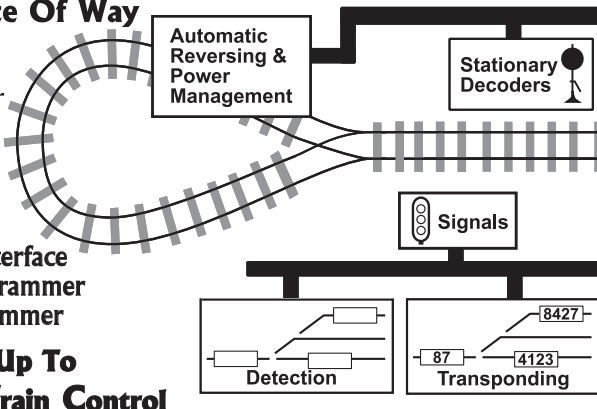

Rectangular 53mm x 18mm x 14mm 32 Ohm
Box Speaker with enclosure & wires

Go Beyond DCC With **Digitrax** Complete Train Control

Main Station

Starter Sets
LocoNet®
Power Supplies

Your Digitrax LocoNet® Starter Set is just the beginning of an exciting trip! Pick the one that's right for you!

Locomotive Shops

Mobile Decoders
Function Decoders
SoundFX™ Decoders

More Fun For Everyone

Add More Boosters, Advanced & Simple Throttles, Power Supplies, Universal Panels, IR and/or Radio for more trains and operators.

Maintenance Of Way

Make your layout more fun & simpler to operate!

Computer Controls

Computer Interface
Decoder Programmer
Sound Programmer

It All Adds Up To Complete Train Control

2443 Transmitter Road
Panama City, FL 32404
www.digitrax.com