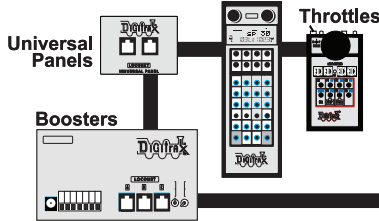

Rectangular 26.5mm x 15.5mm x 9mm
8 Ohm Compact Box Speaker with wires

Go Beyond DCC With **Digitrax** Complete Train Control

Main Station

Starter Sets
LocoNet®
Power Supplies

Your Digitrax LocoNet® Starter Set is just the beginning of an exciting trip! Pick the one that's right for you!

LocoNet®
The Digitrax Difference

Locomotive Shops

Mobile Decoders
Function Decoders
SoundFX™ Decoders

More Fun For Everyone

Add More Boosters, Advanced & Simple Throttles, Power Supplies, Universal Panels, IR and/or Radio for more trains and operators.

Maintenance Of Way

Make your layout more fun & simpler to operate!

Computer Controls

Computer Interface
Decoder Programmer
Sound Programmer

It All Adds Up To Complete Train Control

2443 Transmitter Road
Panama City, FL 32404
www.digitrax.com

SP26158BC

Made in the China

Need Support?
helpdesk.digitrax.com

6 52667 21008 9

307-0100-2615