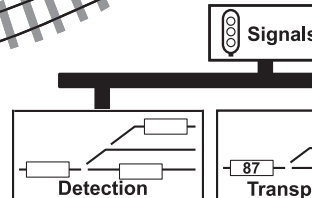

More Fun For Everyone

Add More Boosters, Advanced & Simple Throttles, Universal Panels, IR and/or Radio for more trains and operators.

Maintenance Of Way

Make your layout more fun & simpler to operate!

Computer Controls

Computer Interface
Decoder Programmer
Sound Programmer

It All Adds Up To Complete Train Control

DHDP 5 Pack

2443 Transmitter Road
Panama City, FL 32404

www.digitrax.com
T 850-872-9890
F 850-872-9557

Made in U.S.A.