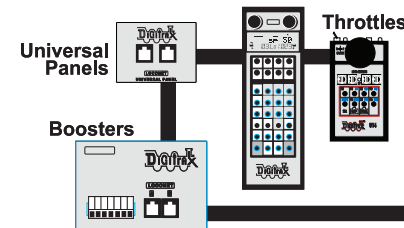

Parts List

5 DHDP Dummy Plug

1 Instruction Manual

Installation Instructions

The Digitrax DHDP is shipped from the factory as a single unit that contains five individual circuit boards.

1. To separate the plugs, carefully snap them apart along the pre-scored lines on the circuit boards.
2. Plug the 9 pin plug from the DH series harness into the 9 pin socket of the dummy plug.
3. Your locomotive is now ready to operate on DC layouts.
4. The Dummy Plug gives normal and reverse locomotive motor and directional lighting.

Digitrax manuals and instructions are updated periodically. Please visit www.digitrax.com for the latest version..

DHDP

Dummy Plug for DH Series Wiring Harnesses

Go Beyond DCC With

Complete Train Control

Main Station

Starter Sets
LocoNet®
Power Supplies

Your Digitrax LocoNet® Starter Set is just the beginning of an exciting trip! Pick the one that's right for you!

Locomotive Shops

Mobile Decoders
Function Decoders
SoundFX™ Decoders

More Fun For Everyone

Add More Boosters, Advanced & Simple Throttles, Universal Panels, IR and/or Radio for more trains and operators.

Maintenance Of Way

Make your layout more fun & simpler to operate!

Computer Controls