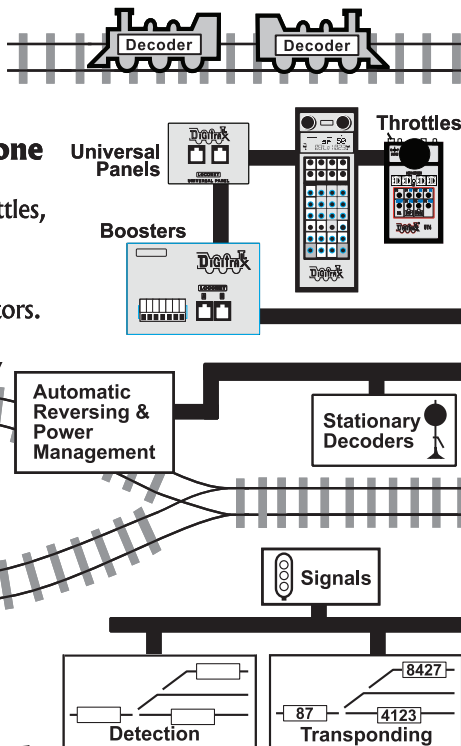

Parts List

3 44 Pin Card Edge Connectors

Card Edge Connector 44 Position 3 Pack

Go Beyond DCC With

**Complete
Train
Control**

Main Station

Starter Sets
LocoNet®
Power Supplies

Locomotive Shops

Maintenance Of Way

Make your
layout more
fun & simpler
to operate!

Computer Controls

Computer Interface
Decoder Programmer
Sound Programmer

It All Adds Up To Complete Train Control

Your Digitrax LocoNet® Starter Set is just the beginning of an exciting trip! Pick the one that's right for you!

Card Edge Connector 44 Position 3 Pack

Go Beyond DCC With

**Complete
Train
Control**

Main Station

Starter Sets
LocoNet®
Power Supplies

Locomotive Shops

Mobile Decoders
Function Decoders
SoundFX™ Decoders

More Fun For Everyone

Add More Boosters,
Advanced & Simple Throttles,
Power Supplies,
Universal Panels,
IR and/or Radio
for more trains and operators.

Maintenance Of Way

Make your
layout more
fun & simpler
to operate!

Computer Controls