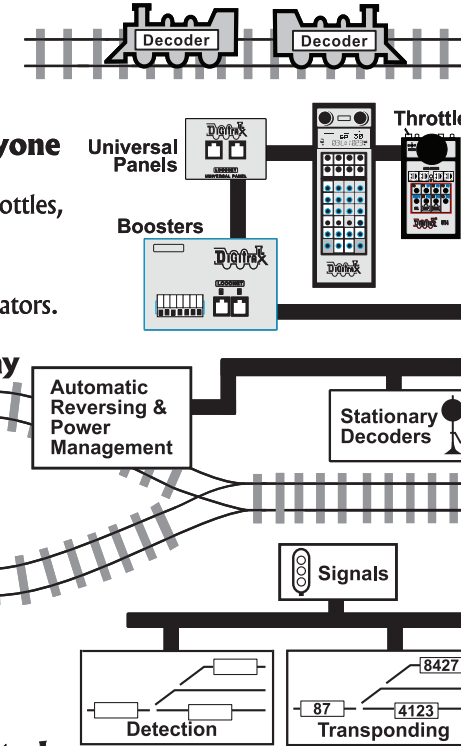

Maintenance Of Way

Make your
layout more
fun & simpler
to operate!

Computer Controls

Computer Interface
Decoder Programmer
Sound Programmer

It All Adds Up To Complete Train Control

Your Digitrax LocoNet® Starter Set is just the beginning of an exciting trip! Pick the one that's right for you!

Card Edge Connector 44 Position 3 Pack

Go Beyond DCC With

**Complete
Train
Control**

Main Station

Starter Sets
LocoNet®
Power Supplies

Locomotive Shops

Mobile Decoders
Function Decoders
SoundFX™ Decoders

More Fun For Everyone

Add More Boosters,
Advanced & Simple Throttles,
Power Supplies,
Universal Panels,
IR and/or Radio
for more trains and operators.

Maintenance Of Way

Make your
layout more
fun & simpler
to operate!

Computer Controls

Computer Interface
Decoder Programmer
Sound Programmer

It All Adds Up To Complete Train Control

Your Digitrax LocoNet® Starter Set is just the beginning of an exciting trip! Pick the one that's right for you!